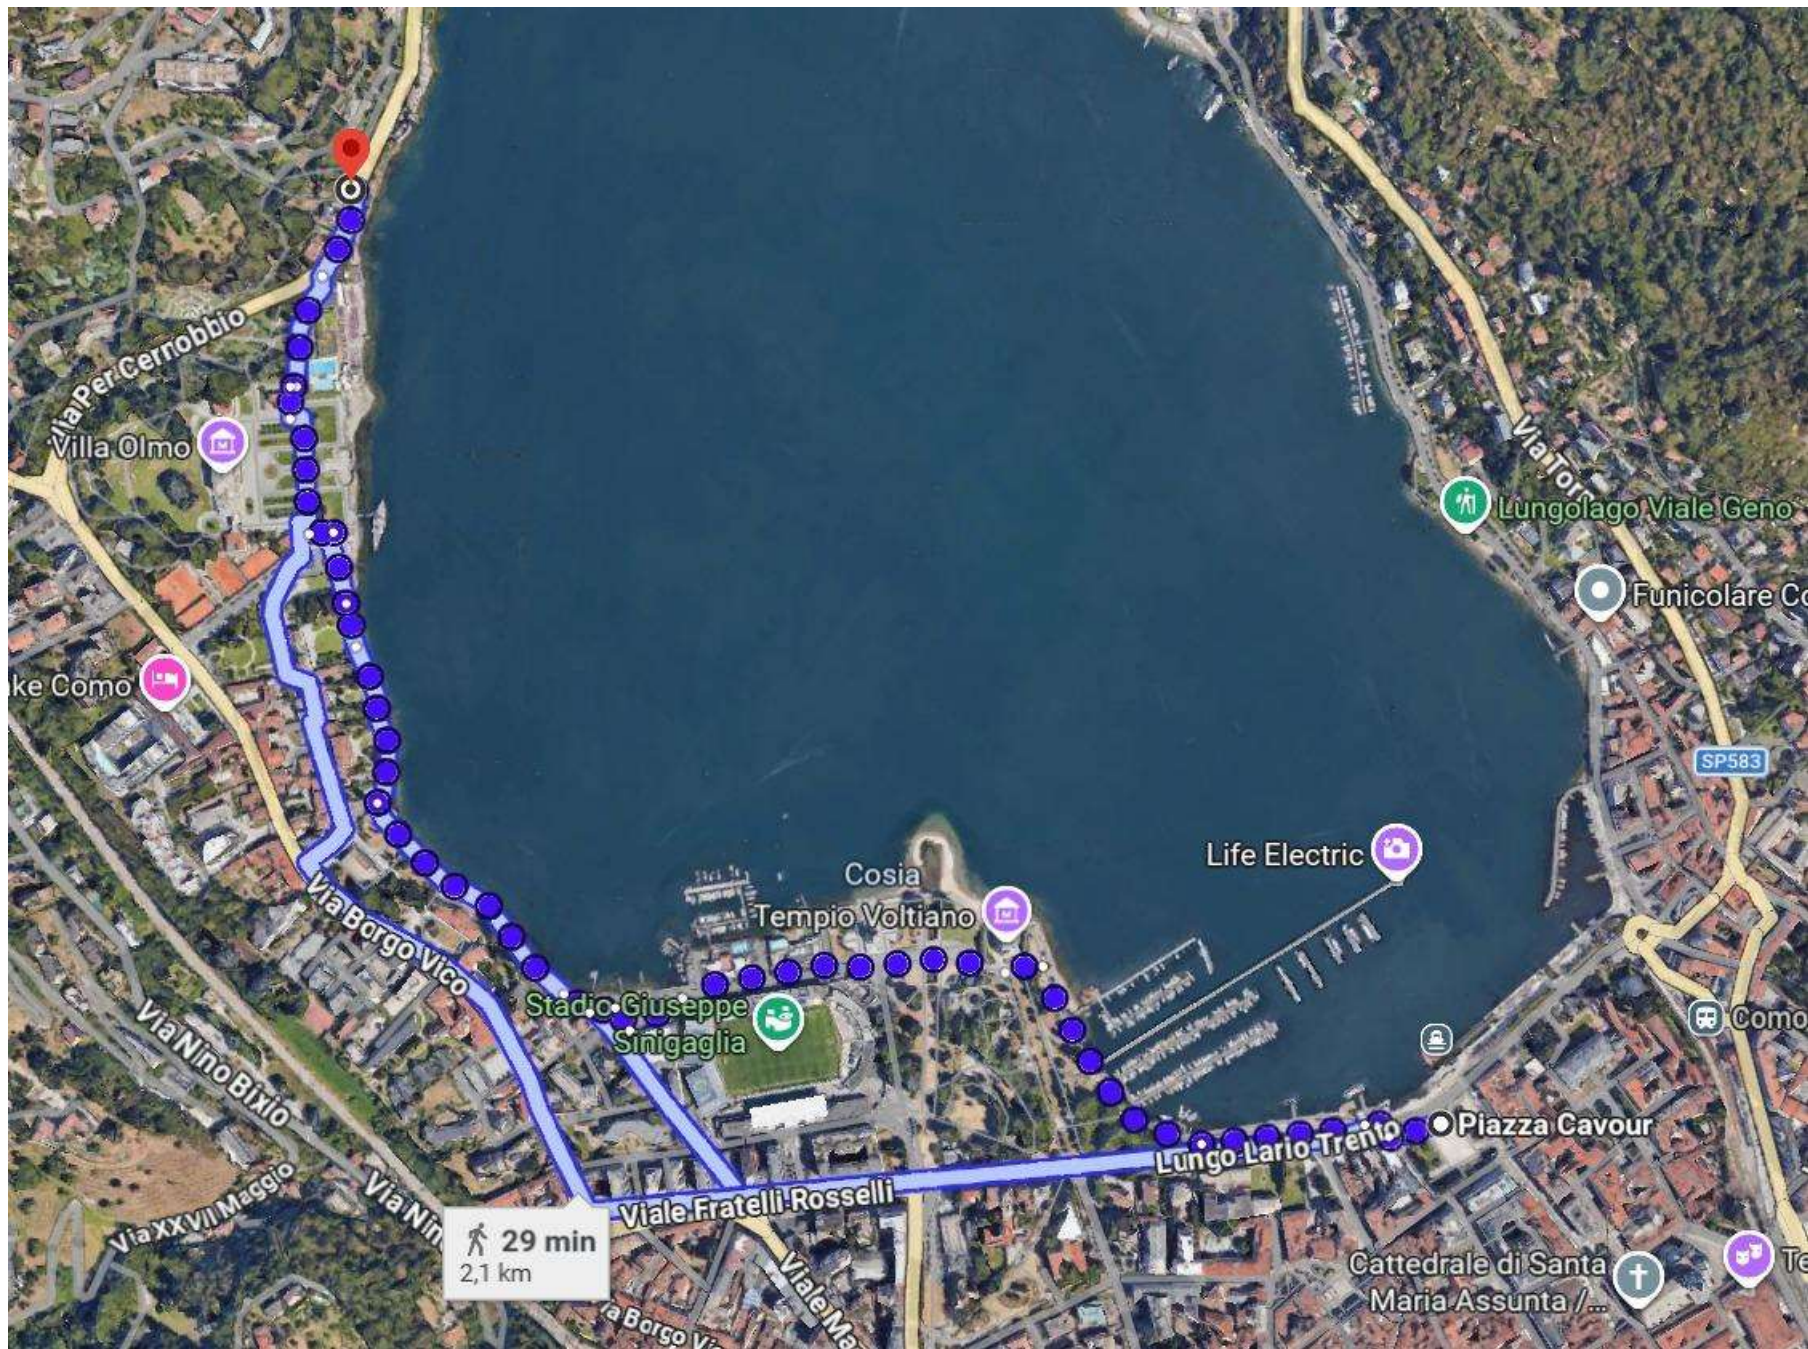

SOCIAL DINNER

Serre Di villa del Grumello

How to reach by foot

How to reach by foot

Reach the venue by **car**

- **TAXI: 0039 031261515**

Reach the venue by **bus**

-Bus n°6 and n°11 from Piazza Vittoria

<https://maps.app.goo.gl/jfxCuVovyvsZndVb7>

-The bus stop is: **Piscine Villa Olmo**

- Last bus back to Como centre from villa del Grumello is at **22.40**
- Last bus from villa Olmo is **23.30**

Villa Olmo Gardens close at **23.00**